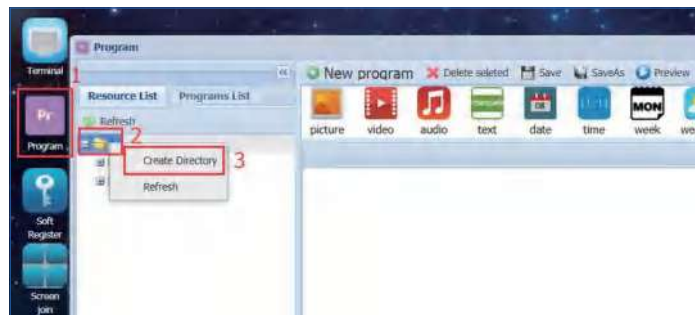

OEM&ODM

Customized product

TERMIAL LAN NETWROK CMS SOFTWARE

Step 1: Open the home page interface

Step 2: Create Post Content

Step 3: Register to activate and publish content

BROWSE THE WEBSTE WITH GOOGLE CHROME »»