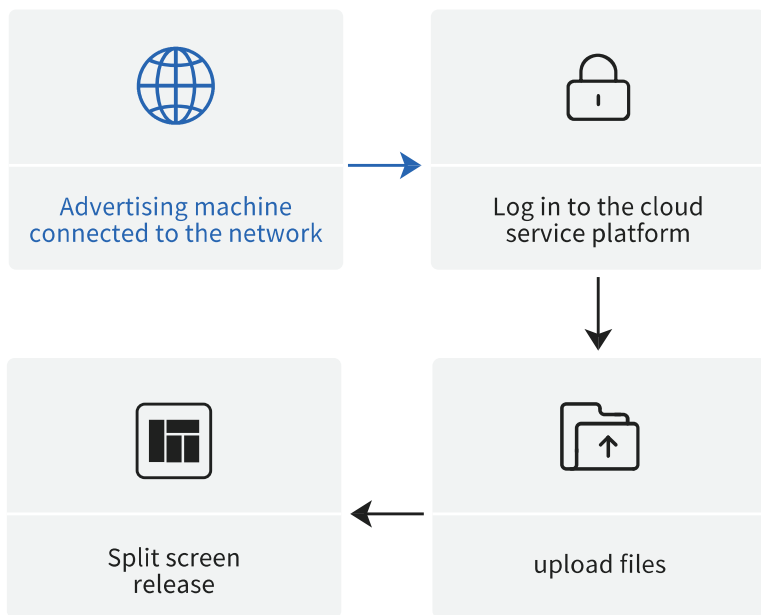

INTERNET SYNCHRONIZATION MANAGEMENT