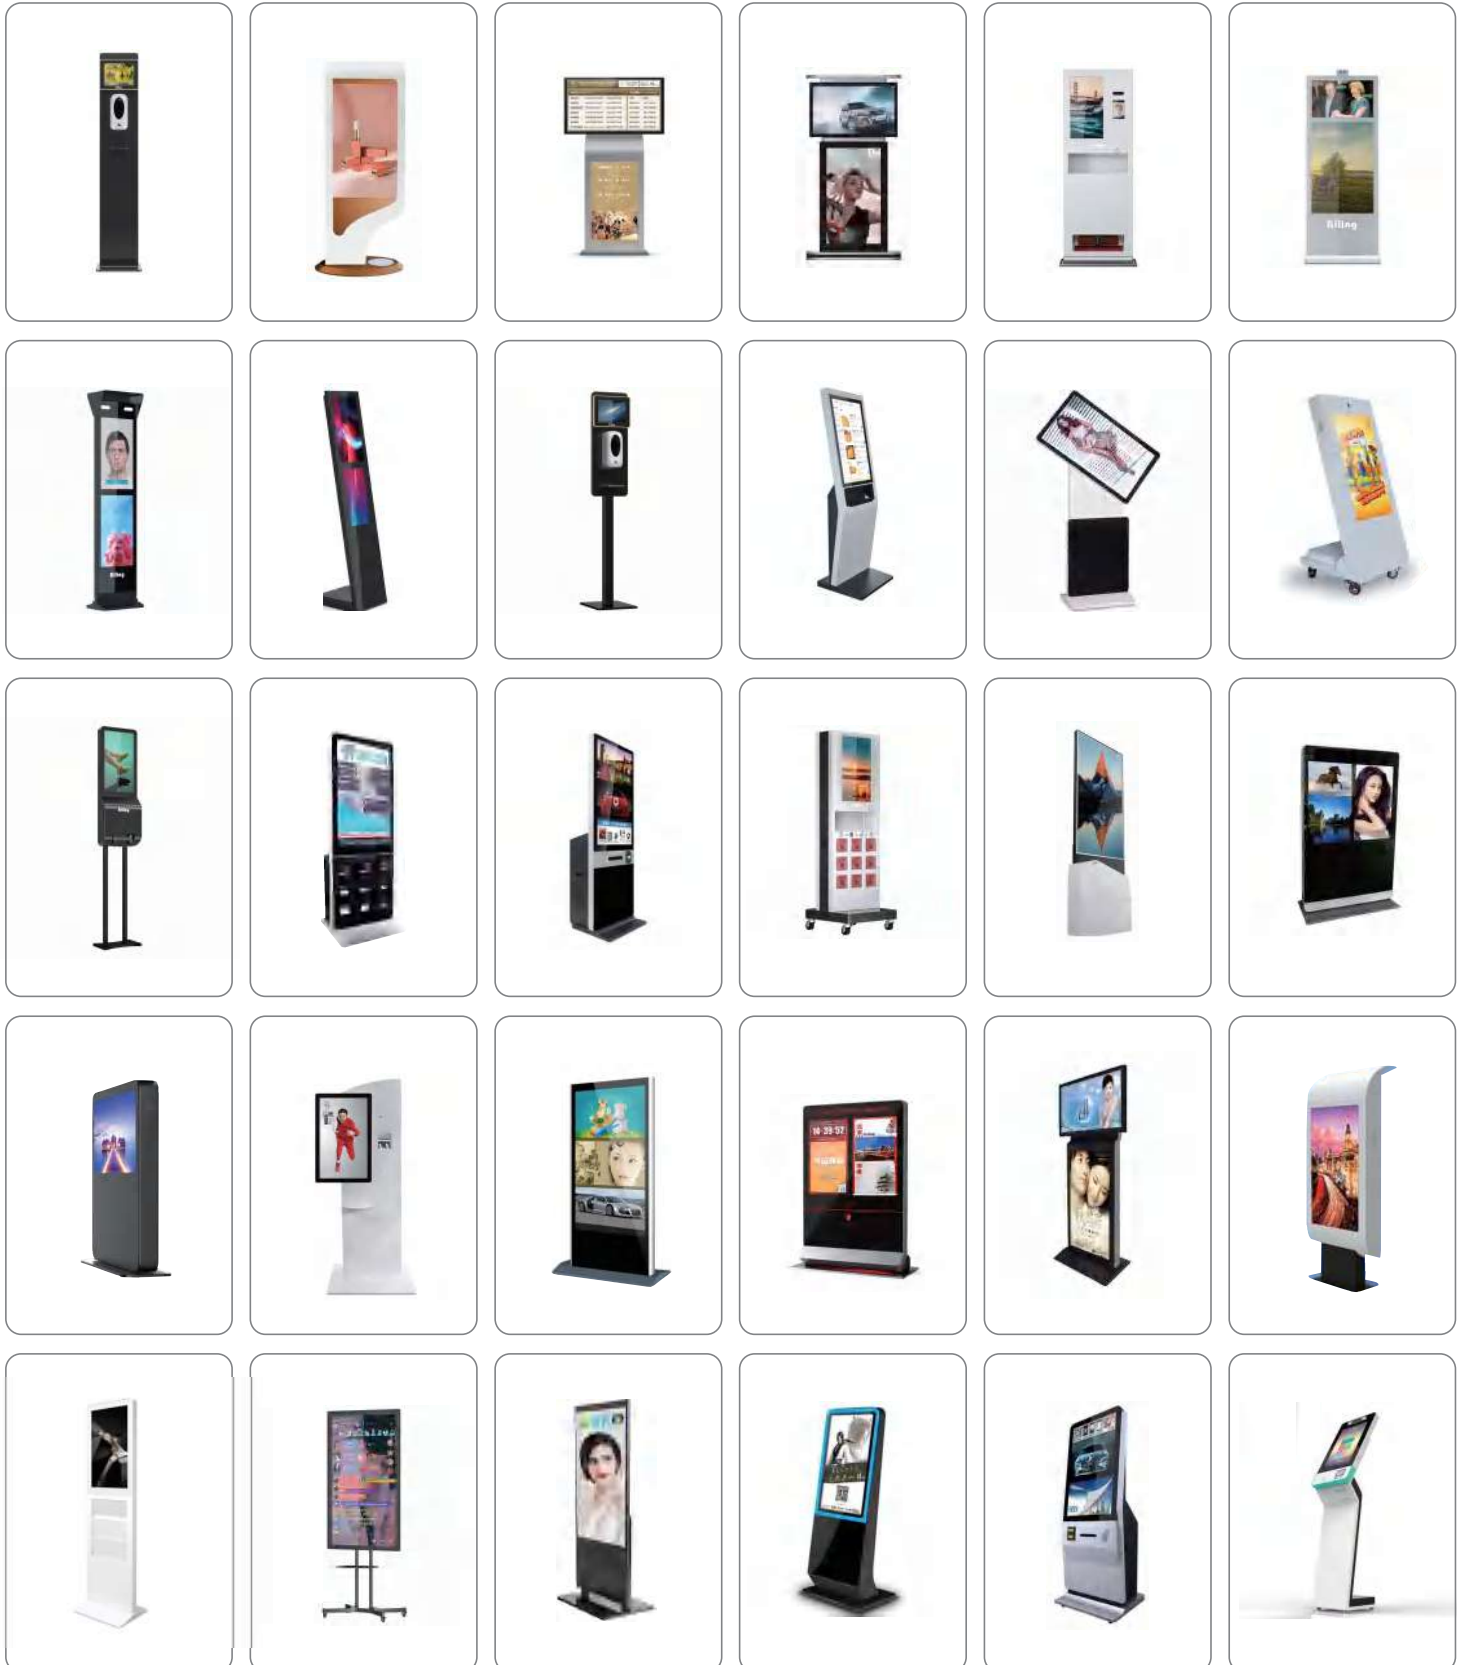

OEM&ODM

Customized product