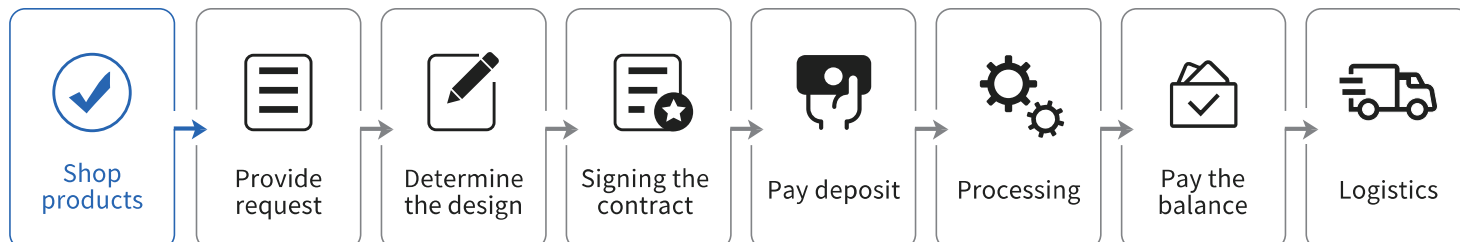

Dust proof

insect prevention

Regular Outdoor series >>> wall mounted 21.5-86 inch

OEM&ODM

Provide one-stop solution

Customization process

Custom advantages

Guide the mining of users' business needs, and regularly understand the status and progress of the project development team