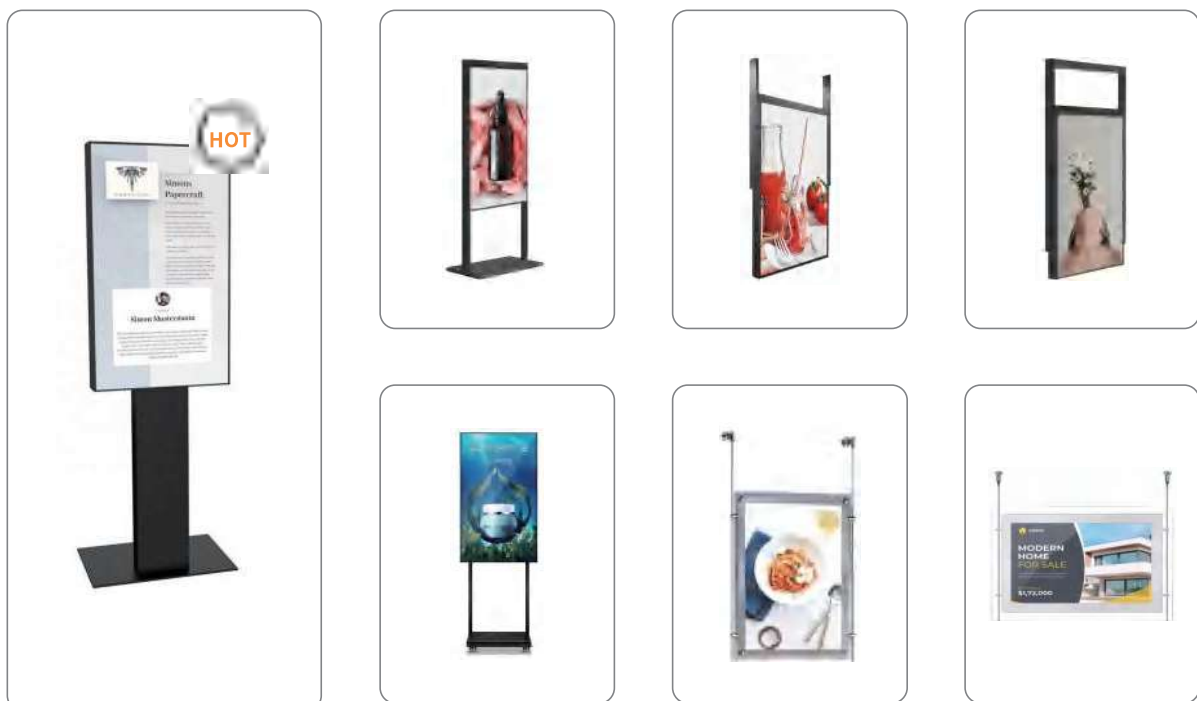

Interactive Whiteboard

55-110 inch

HIGH BRIGHTNESS

Window Display SERIES

43-55 inch

Window Display SERIES

43-55 inch

LCD INDOOR

Order Payment Display Series >>>

17-32 inch

24 inch

27 inch

32 inch

QR Code Scanner

Facial Recognition Payment

NFC

Order Payment Display Series >>>

17-32 inch

LCD INDOOR

Intelligent Fitness Magic Mirror

43-55 inch

Intelligent Fitness Magic Mirror

43-55 inch

LCD INDOOR