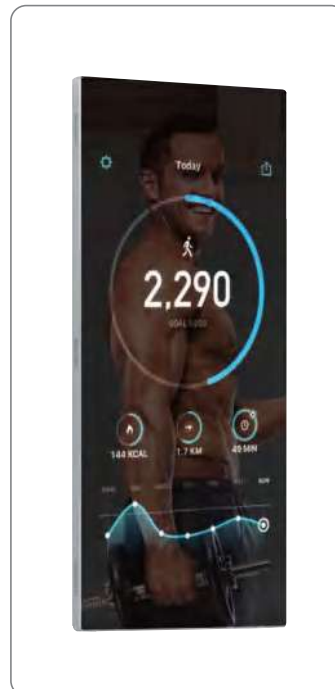

Order Payment Display Series >>>

17-32 inch

24 inch

27 inch

32 inch

QR Code Scanner

Facial Recognition Payment

NFC

Order Payment Display Series >>>

17-32 inch

LCD INDOOR

Intelligent Fitness Magic Mirror

43-55 inch

Intelligent Fitness Magic Mirror

43-55 inch

LCD INDOOR

Open Frame >>>

7-21.5 inch

60°C -20°C

USB Line

Power Adapter

Wall Mount/stand

Open Frame >>>

7-21.5 inch