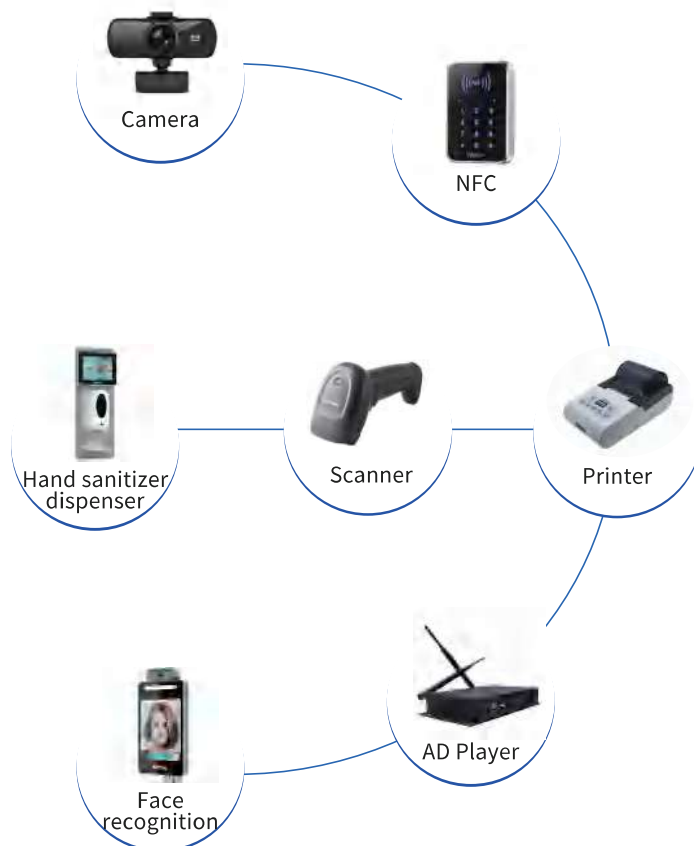

OEM&ODM

Customized