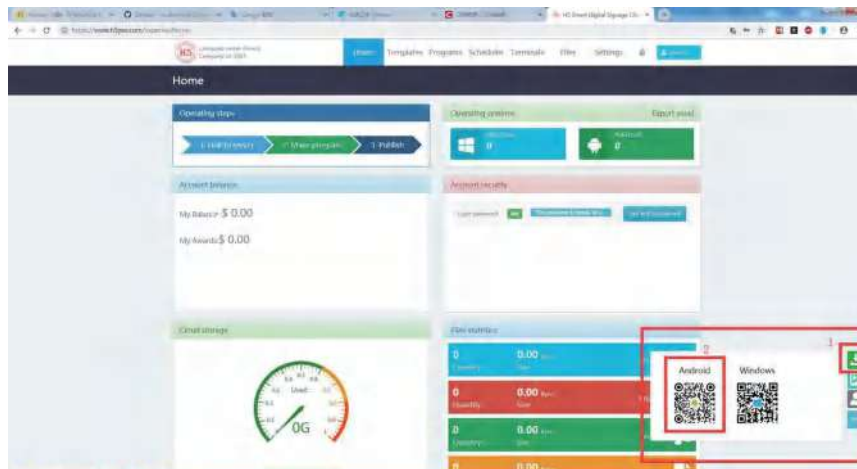

OEM&ODM

Customized product

TERMIAL LAN NETWROK CMS SOFTWARE

Step 1: Open the home page interface

Step 2: Create Post Content

Step 3: Register to activate and publish content

BROWSE THE WEBSTE WITH GOOGLE CHROME »»