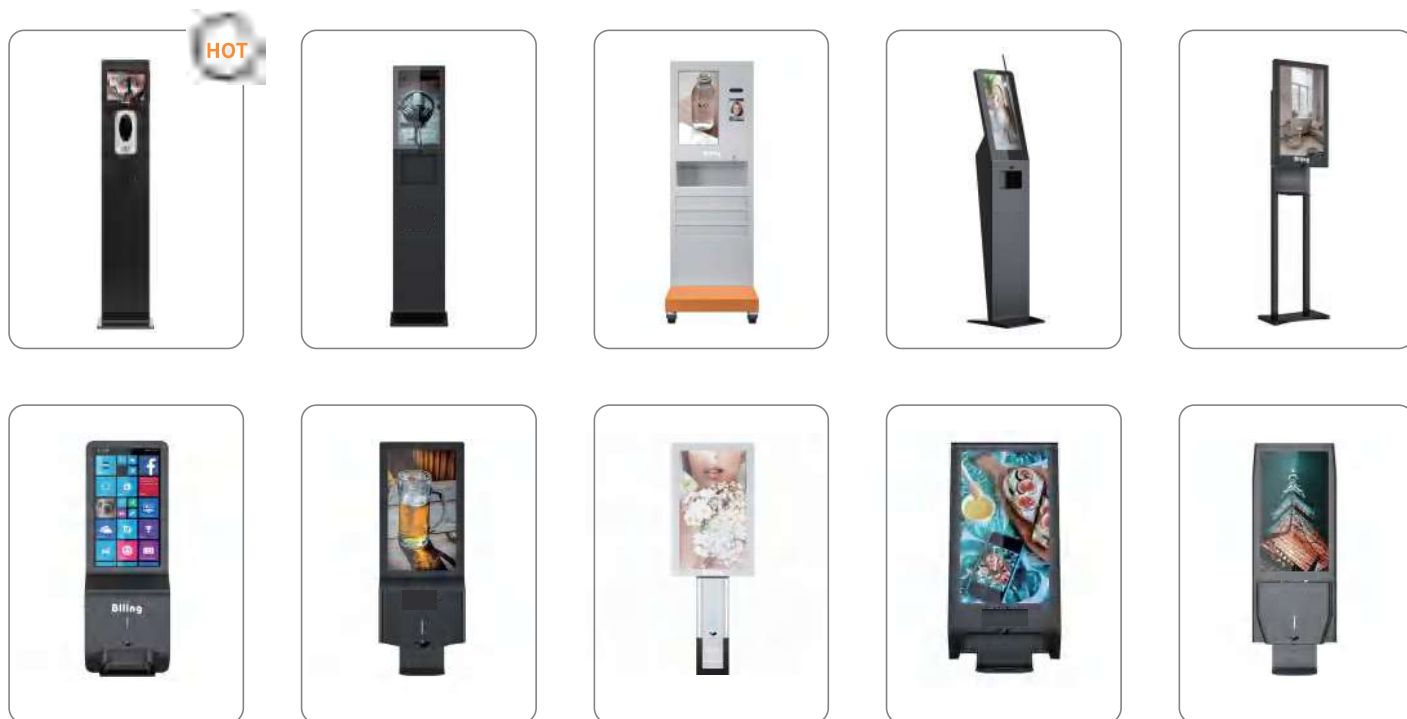

Interactive Games

Tea Table Series »»» other styles

OEM&ODM

LCD INDOOR

Prevention Series >>> sanitizer kiosk digital signage

21.5 inch

Prevention Series >>> sanitizer kiosk digital signage

21.5-32 inch