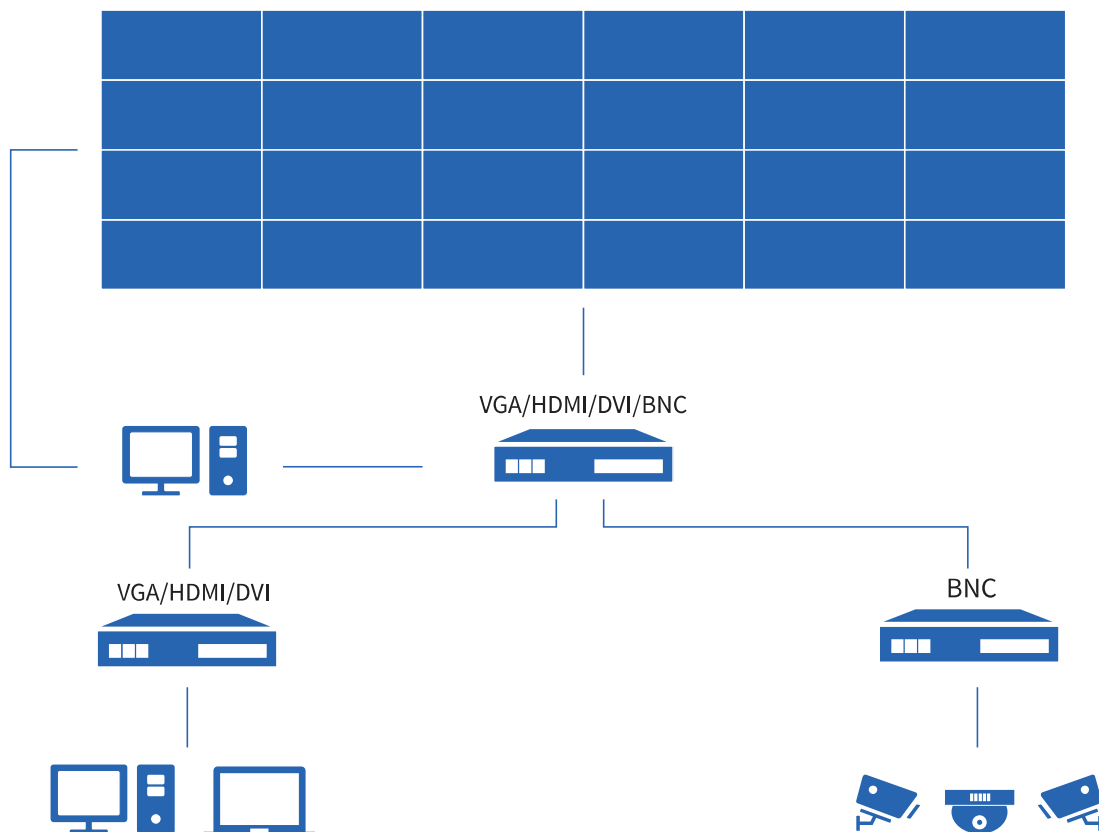

LCD SPLICING SCREEN

Installation Methods Optional

Video Wall Curve