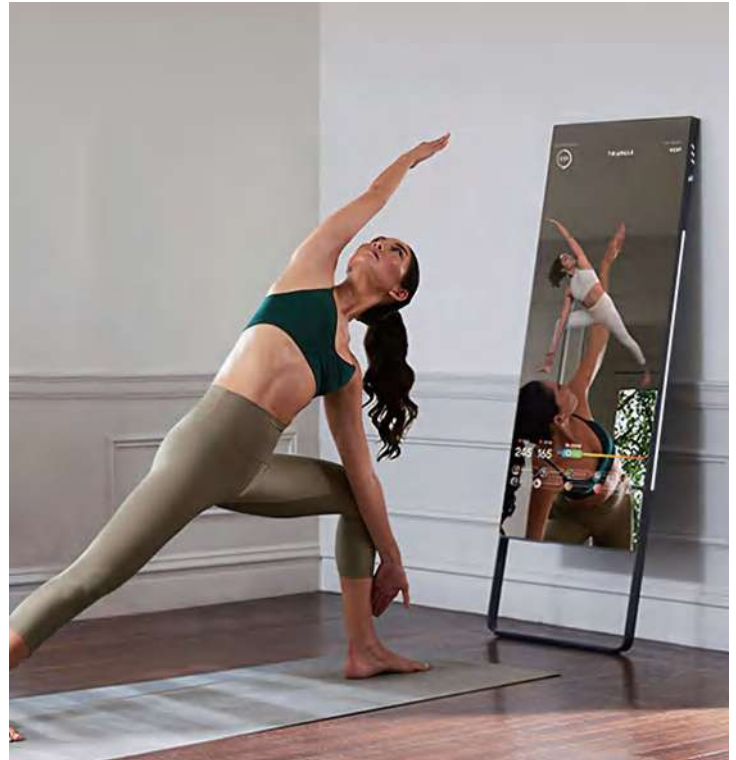

Order Payment Display Series >>>

17-32 inch

LCD INDOOR

Intelligent Fitness Magic Mirror

43-55 inch

Intelligent Fitness Magic Mirror

43-55 inch

LCD INDOOR