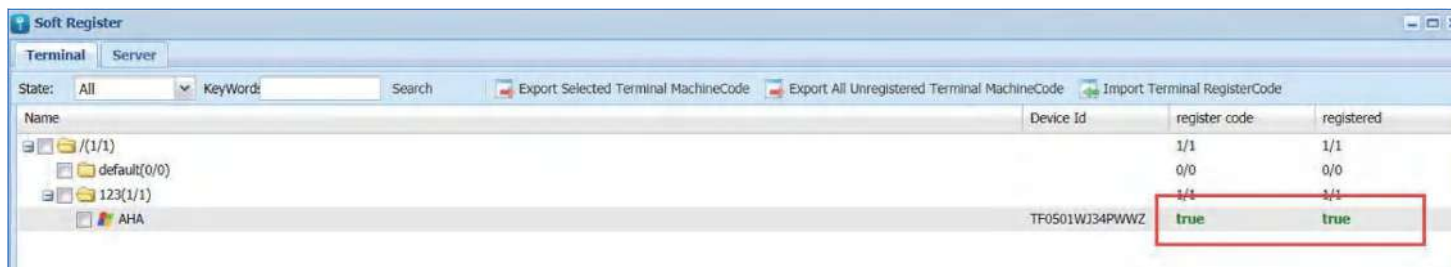

OEM&ODM

Customized product

TERMIAL LAN NETWROK CMS SOFTWARE

Step 1: Open the home page interface

Step 2: Create Post Content

Step 3: Register to activate and publish content

BROWSE THE WEBSTE WITH GOOGLE CHROME »»